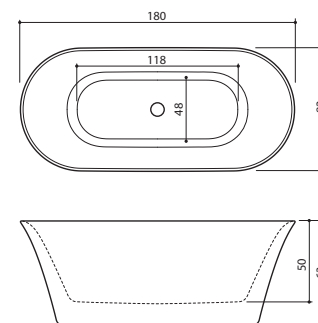

Cut-to-measure area for tabletop width

CUSTOM PROGRAM

- › Tabletop up to 300 cm
- › Freedom in basin(s) positioning
- › Maximum 5 basins in a tabletop
- › Five different basin types:
 - large rectangular (50x32 cm)
 - small rectangular (48x26,5 cm)
 - oval (50x32 cm)
 - round (Ø 40 cm)
 - extra large rectangular (55x40 cm)

174 x 79 x 63 cm / 260 l / 105 kg

ALLURE

Ø 134 x 64 cm / 400 l / 130 kg

AZUR 130

130 x 70 x 61 cm / 190 l / 75 kg

AZUR 140

140 x 70 x 62 cm / 215 l / 90 kg

AZUR 155

154 x 71 x 65 cm / 240 l / 100 kg

FIORE 160

157 x 72 x 61 cm / 210 l / 95 kg

FIORE 180

180 x 82 x 63 cm / 290 l / 115 kg

HALO

169 x 72 x 64 cm / 250 l / 110 kg

SENZO

179 x 90 x 66 cm / 280 l / 125 kg

GAMMA 150

149 x 85/62 x 67 cm / 240 l / 85 kg

PS. Only corner position L

GAMMA 160

159 x 71 x 64 cm / 260 l / 95 kg

PLANO

170 x 75 x 63 cm / 250 l / 105 kg
170 x 70 x 63 cm / 250 l / 100 kg