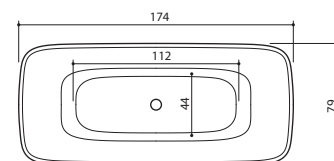

Cut-to-measure area for tabletop width

CUSTOM PROGRAM

- › Tabletop up to 300 cm
- › Freedom in basin(s) positioning
- › Maximum 5 basins in a tabletop
- › Five different basin types:
 - large rectangular (50x32 cm)
 - small rectangular (48x26,5 cm)
 - oval (50x32 cm)
 - round (Ø 40 cm)
 - extra large rectangular (55x40 cm)

167 x 74 x 67/62 cm / 230 l / 100 kg

new MARIN 170

170 x 74 x 63 cm / 260 l / 100 kg

MEZZO

182 x 86 x 80/64 cm / 250 l / 135 kg

MARIN 180

179 x 84 x 63 cm / 335 l / 115 kg

DUNE

174 x 79 x 63 cm / 260 l / 105 kg

ALLURE

Ø 134 x 64 cm / 400 l / 130 kg

AZUR 130

130 x 70 x 61 cm / 190 l / 75 kg

AZUR 140

140 x 70 x 62 cm / 215 l / 90 kg

AZUR 155