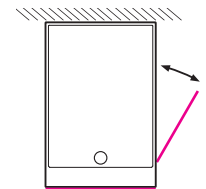

F1

F2

F3

MIO

24 x 149 x 33 cm

TETRIS

94 x 141 x 217 cm

Placement options:

Left (L)

Right (R)

Right (RW)
with decorative frontwall

Left (LW)
with decorative frontwall

Glass masking options:

M 1

M 2

M 3

M 4

M 5

Glass options:

T1 - Transparent safety glass 6 mm
T2 - Toned grey safety glass 6 mm

FREESTANDING BASINS

NEO O

56 x 36 x 14 cm

NEO E