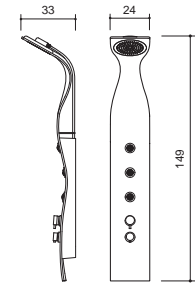

VARIO

168 x 79 x 218 cm

Placement options:

Left (L)

Right (R)

Glass options:

T1 - Transparent safety glass 6 mm
T2 - Toned grey safety glass 6 mm

Glass masking options (B) - black; (G) - grey:

F1

F2

F3

MIO

24 x 149 x 33 cm

TETRIS

94 x 141 x 217 cm

Placement options: