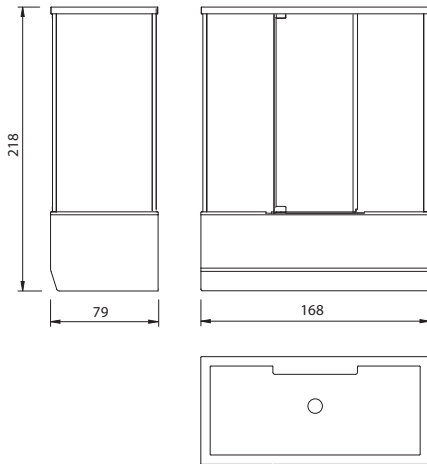

Panelling (Plano):

E12 **Paneelideta**

Panel PVC finishing options: page 68

PIANO

171 x 101/65 x 67 cm / 290 l / 75 kg

PIANO HYDRO

171 x 101/65 x 67 cm / 290 l / 100 kg

INTEGRA 170

170 x 80 x 61 cm / 260 l / 100 kg

INTEGRA 210

209 x 80 x 61 cm / 260 l / 145 kg

Panelling (Integra 170):

E12 **Panelideta**

Panelling (Integra 210):

Panelling (Piano):

PVC foiled finishing for Integra, Plano panels

VARIO

168 x 79 x 218 cm

Placement options:

Left (L)

Right (R)

Glass options:

T1 - Transparent safety glass 6 mm
T2 - Toned grey safety glass 6 mm

Glass masking options (B) - black; (G) - grey:

F1

F2

F3

MIO

24 x 149 x 33 cm

TETRIS

94 x 141 x 217 cm

Placement options: