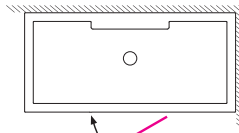

Panelling (Plano):

E12 **Paneelideta**

Panel PVC finishing options: page 68

PIANO

171 x 101/65 x 67 cm / 290 l / 75 kg

PIANO HYDRO

171 x 101/65 x 67 cm / 290 l / 100 kg

INTEGRA 170

170 x 80 x 61 cm / 260 l / 100 kg

INTEGRA 210

209 x 80 x 61 cm / 260 l / 145 kg

Panelling (Integra 170):

E12 **Panelideta**

Panelling (Integra 210):

Panelling (Piano):

PVC foiled finishing for Integra, Plano panels

VARIO

168 x 79 x 218 cm

Placement options:

Left (L)

Right (R)

Glass options:

T1 - Transparent safety glass 6 mm
T2 - Toned grey safety glass 6 mm

Glass masking options (B) - black; (G) - grey: