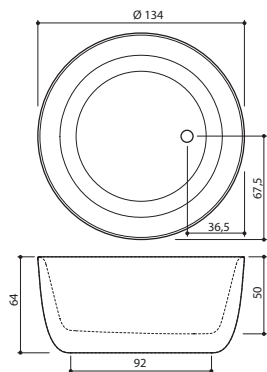

STANDARD PROGRAM

- › Tabletop up to 200 cm
- › Fixed basin position(s)
- › Centered basin: 60-160 cm
- › Right basin: 90-200 cm
- › Left basin: 90-200 cm
- › Dual-basin: 120, 140, 160 cm
- › One integrated basin type 48x32 cm (large rectangular)

Cut-to-measure area for tabletop width

CUSTOM PROGRAM

- › Tabletop up to 300 cm
- › Freedom in basin(s) positioning
- › Maximum 5 basins in a tabletop
- › Five different basin types:
 - large rectangular (50x32 cm)
 - small rectangular (48x26,5 cm)
 - oval (50x32 cm)
 - round (Ø 40 cm)
 - extra large rectangular (55x40 cm)

167 x 74 x 67/62 cm / 230 l / 100 kg

new MARIN 170

170 x 74 x 63 cm / 260 l / 100 kg

MEZZO

182 x 86 x 80/64 cm / 250 l / 135 kg

MARIN 180

179 x 84 x 63 cm / 335 l / 115 kg

DUNE

174 x 79 x 63 cm / 260 l / 105 kg

ALLURE

Ø 134 x 64 cm / 400 l / 130 kg

AZUR 130

130 x 70 x 61 cm / 190 l / 75 kg

AZUR 140

140 x 70 x 62 cm / 215 l / 90 kg

AZUR 155