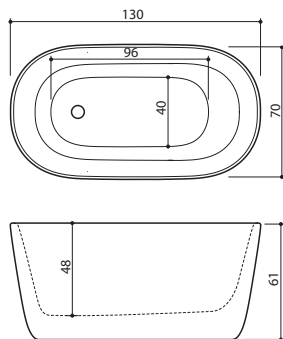

Cut-to-measure area for tabletop width

CUSTOM PROGRAM

- › Tabletop up to 300 cm
- › Freedom in basin(s) positioning
- › Maximum 5 basins in a tabletop
- › Five different basin types:
 - large rectangular (50x32 cm)
 - small rectangular (48x26,5 cm)
 - oval (50x32 cm)
 - round (Ø 40 cm)
 - extra large rectangular (55x40 cm)

167 x 74 x 67/62 cm / 230 l / 100 kg

new MARIN 170

170 x 74 x 63 cm / 260 l / 100 kg

MEZZO

182 x 86 x 80/64 cm / 250 l / 135 kg

MARIN 180

179 x 84 x 63 cm / 335 l / 115 kg

DUNE

174 x 79 x 63 cm / 260 l / 105 kg

ALLURE

Ø 134 x 64 cm / 400 l / 130 kg

AZUR 130

130 x 70 x 61 cm / 190 l / 75 kg

AZUR 140

140 x 70 x 62 cm / 215 l / 90 kg

AZUR 155

154 x 71 x 65 cm / 240 l / 100 kg

FIORE 160

157 x 72 x 61 cm / 210 l / 95 kg

FIORE 180

180 x 82 x 63 cm / 290 l / 115 kg

HALO

169 x 72 x 64 cm / 250 l / 110 kg

SENZO