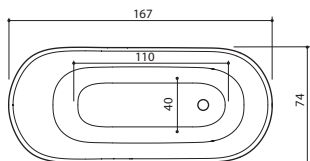

STANDARD PROGRAM

- › Tabletop up to 200 cm
- › Fixed basin position(s)
- › Centered basin: 60-160 cm
- › Right basin: 90-200 cm
- › Left basin: 90-200 cm
- › Dual-basin: 120, 140, 160 cm
- › One integrated basin type 48x32 cm (large rectangular)

Cut-to-measure area for tabletop width

CUSTOM PROGRAM

- › Tabletop up to 300 cm
- › Freedom in basin(s) positioning
- › Maximum 5 basins in a tabletop
- › Five different basin types:
 - large rectangular (50x32 cm)
 - small rectangular (48x26,5 cm)
 - oval (50x32 cm)
 - round (Ø 40 cm)
 - extra large rectangular (55x40 cm)

170 x 81 x 63 cm / 270 l / 115 kg

COMO L

170 x 81 x 63 cm / 270 l / 100 kg

COMO R

170 x 81 x 63 cm / 270 l / 100 kg

NIDO

169 x 79 x 63 cm / 255 l / 100 kg

VERO

167 x 74 x 67/62 cm / 230 l / 100 kg

new MARIN 170

170 x 74 x 63 cm / 260 l / 100 kg

MEZZO

182 x 86 x 80/64 cm / 250 l / 135 kg

MARIN 180

179 x 84 x 63 cm / 335 l / 115 kg

DUNE