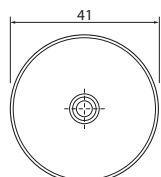

M 4

M 5

Glass options:

T1 - Transparent safety glass 6 mm
T2 - Toned grey safety glass 6 mm

FREESTANDING BASINS

NEO O

56 x 36 x 14 cm

NEO E

54 x 38 x 14 cm

NEO R

54 x 38 x 14 cm

NEO C

Ø 41 x 14 cm

XONYX™

N O R D I C D E S I G N B A T H R O O M S

BALTECO