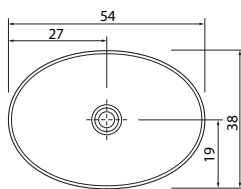

M 4

M 5

Glass options:

T1 - Transparent safety glass 6 mm
T2 - Toned grey safety glass 6 mm

FREESTANDING BASINS

NEO O

56 x 36 x 14 cm

NEO E

54 x 38 x 14 cm

NEO R

54 x 38 x 14 cm

NEO C

Ø 41 x 14 cm

XONYX™

N O R D I C D E S I G N B A T H R O O M S

BALTECO