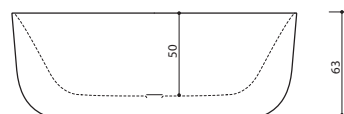

NIDO

169 x 79 x 63 cm / 255 l / 100 kg

VERO

167 x 74 x 67/62 cm / 230 l / 100 kg

new MARIN 170

170 x 74 x 63 cm / 260 l / 100 kg

MEZZO

182 x 86 x 80/64 cm / 250 l / 135 kg

MARIN 180

179 x 84 x 63 cm / 335 l / 115 kg

DUNE

174 x 79 x 63 cm / 260 l / 105 kg