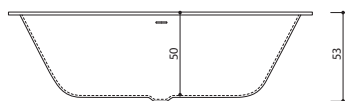

STANDARD PROGRAM

- › Tabletop up to 200 cm
- › Fixed basin position(s)
- › Centered basin: 60-160 cm
- › Right basin: 90-200 cm
- › Left basin: 90-200 cm
- › Dual-basin: 120, 140, 160 cm
- › One integrated basin type 48x32 cm (large rectangular)

Cut-to-measure area for tabletop width

CUSTOM PROGRAM

- › Tabletop up to 300 cm
- › Freedom in basin(s) positioning
- › Maximum 5 basins in a tabletop
- › Five different basin types:
 - large rectangular (50x32 cm)
 - small rectangular (48x26,5 cm)
 - oval (50x32 cm)
 - round (Ø 40 cm)
 - extra large rectangular (55x40 cm)

EPOQUE

168 x 75 x 64 cm / 250 l / 115 kg

new

VIGO

180 x 80 x 65 cm / 300 l / 65 kg

COMO

169 x 74 x 63 cm / 270 l / 120 kg

COMO W