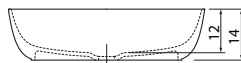

54 x 38 x 14 cm