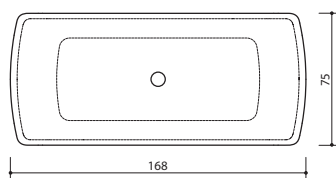

STANDARD PROGRAM

- › Tabletop up to 200 cm
- › Fixed basin position(s)
- › Centered basin: 60-160 cm
- › Right basin: 90-200 cm
- › Left basin: 90-200 cm
- › Dual-basin: 120, 140, 160 cm
- › One integrated basin type 48x32 cm (large rectangular)

Cut-to-measure area for tabletop width

CUSTOM PROGRAM

- › Tabletop up to 300 cm
- › Freedom in basin(s) positioning
- › Maximum 5 basins in a tabletop
- › Five different basin types:
 - large rectangular (50x32 cm)
 - small rectangular (48x26,5 cm)
 - oval (50x32 cm)
 - round (Ø 40 cm)
 - extra large rectangular (55x40 cm)

EPOQUE

168 x 75 x 64 cm / 250 l / 115 kg

new

VIGO

180 x 80 x 65 cm / 300 l / 65 kg

COMO

169 x 74 x 63 cm / 270 l / 120 kg

COMO W