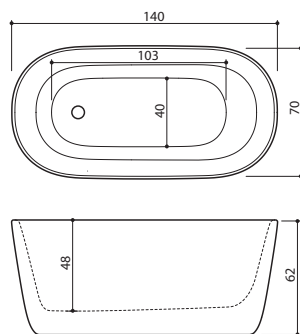

Cut-to-measure area for tabletop width

CUSTOM PROGRAM

- › Tabletop up to 300 cm
- › Freedom in basin(s) positioning
- › Maximum 5 basins in a tabletop
- › Five different basin types:
 - large rectangular (50x32 cm)
 - small rectangular (48x26,5 cm)
 - oval (50x32 cm)
 - round (Ø 40 cm)
 - extra large rectangular (55x40 cm)

167 x 74 x 67/62 cm / 230 l / 100 kg

new MARIN 170

170 x 74 x 63 cm / 260 l / 100 kg

MEZZO

182 x 86 x 80/64 cm / 250 l / 135 kg

MARIN 180

179 x 84 x 63 cm / 335 l / 115 kg

DUNE

174 x 79 x 63 cm / 260 l / 105 kg

ALLURE

Ø 134 x 64 cm / 400 l / 130 kg

AZUR 130

130 x 70 x 61 cm / 190 l / 75 kg

AZUR 140

140 x 70 x 62 cm / 215 l / 90 kg

AZUR 155

154 x 71 x 65 cm / 240 l / 100 kg

FIORE 160

157 x 72 x 61 cm / 210 l / 95 kg

FIORE 180

180 x 82 x 63 cm / 290 l / 115 kg

HALO

169 x 72 x 64 cm / 250 l / 110 kg

SENZO