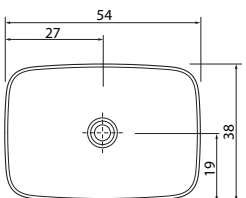

M 4

M 5

Glass options:

T1 - Transparent safety glass 6 mm
T2 - Toned grey safety glass 6 mm

FREESTANDING BASINS

NEO O

56 x 36 x 14 cm

NEO E

54 x 38 x 14 cm

NEO R

54 x 38 x 14 cm

NEO C

Ø 41 x 14 cm

XONYX™

N O R D I C D E S I G N B A T H R O O M S

BALTECO