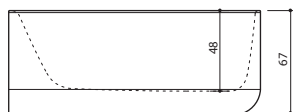

PS. Only corner position L