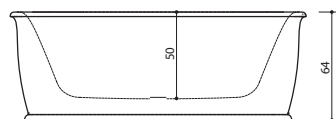

STANDARD PROGRAM

- › Tabletop up to 200 cm
- › Fixed basin position(s)
- › Centered basin: 60-160 cm
- › Right basin: 90-200 cm
- › Left basin: 90-200 cm
- › Dual-basin: 120, 140, 160 cm
- › One integrated basin type 48x32 cm (large rectangular)

Cut-to-measure area for tabletop width

CUSTOM PROGRAM

- › Tabletop up to 300 cm
- › Freedom in basin(s) positioning
- › Maximum 5 basins in a tabletop
- › Five different basin types:
 - large rectangular (50x32 cm)
 - small rectangular (48x26,5 cm)
 - oval (50x32 cm)
 - round (Ø 40 cm)
 - extra large rectangular (55x40 cm)

EPOQUE

168 x 75 x 64 cm / 250 l / 115 kg

new

VIGO

180 x 80 x 65 cm / 300 l / 65 kg

COMO

169 x 74 x 63 cm / 270 l / 120 kg

COMO W