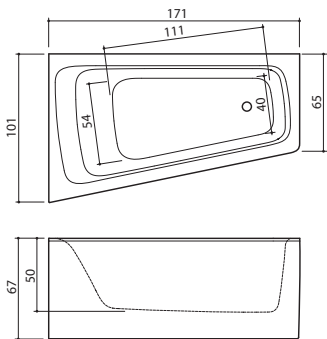

Cut-to-measure area for tabletop width

CUSTOM PROGRAM

- › Tabletop up to 300 cm
- › Freedom in basin(s) positioning
- › Maximum 5 basins in a tabletop
- › Five different basin types:
 - large rectangular (50x32 cm)
 - small rectangular (48x26,5 cm)
 - oval (50x32 cm)
 - round (Ø 40 cm)
 - extra large rectangular (55x40 cm)

154 x 71 x 65 cm / 240 l / 100 kg

FIORE 160

157 x 72 x 61 cm / 210 l / 95 kg

FIORE 180

180 x 82 x 63 cm / 290 l / 115 kg

HALO

169 x 72 x 64 cm / 250 l / 110 kg

SENZO

179 x 90 x 66 cm / 280 l / 125 kg

GAMMA 150

149 x 85/62 x 67 cm / 240 l / 85 kg

PS. Only corner position L

GAMMA 160

159 x 71 x 64 cm / 260 l / 95 kg

PLANO

170 x 75 x 63 cm / 250 l / 105 kg
170 x 70 x 63 cm / 250 l / 100 kg

Panelling (Plano):

E12 **Paneelideta**

Panel PVC finishing options: page 68

PIANO

171 x 101/65 x 67 cm / 290 l / 75 kg

PIANO HYDRO

171 x 101/65 x 67 cm / 290 l / 100 kg

INTEGRA 170