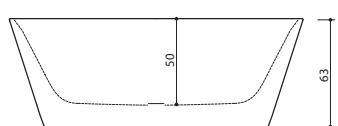

170 x 81 x 63 cm / 270 l / 115 kg