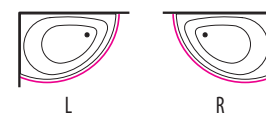

Panelling (Plano):

E12 **Paneelideta**

Panel PVC finishing options: page 68

PIANO

171 x 101/65 x 67 cm / 290 l / 75 kg

PIANO HYDRO

171 x 101/65 x 67 cm / 290 l / 100 kg

INTEGRA 170

170 x 80 x 61 cm / 260 l / 100 kg

INTEGRA 210

209 x 80 x 61 cm / 260 l / 145 kg

Panelling (Integra 170):

E12 **Panelideta**

Panelling (Integra 210):

Panelling (Piano):

PVC foiled finishing for Integra, Plano panels

VARIO

168 x 79 x 218 cm

Placement options:

Left (L)

Right (R)

Glass options:

T1 - Transparent safety glass 6 mm
T2 - Toned grey safety glass 6 mm

Glass masking options (B) - black; (G) - grey: