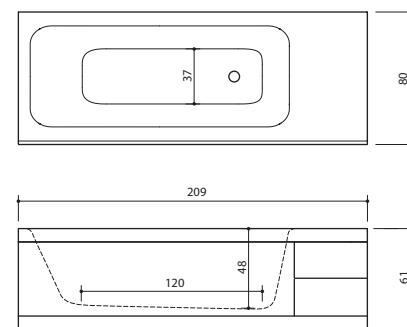

Cut-to-measure area for tabletop width

CUSTOM PROGRAM

- › Tabletop up to 300 cm
- › Freedom in basin(s) positioning
- › Maximum 5 basins in a tabletop
- › Five different basin types:
 - large rectangular (50x32 cm)
 - small rectangular (48x26,5 cm)
 - oval (50x32 cm)
 - round (Ø 40 cm)
 - extra large rectangular (55x40 cm)

179 x 90 x 66 cm / 280 l / 125 kg

GAMMA 150

149 x 85/62 x 67 cm / 240 l / 85 kg

PS. Only corner position L

GAMMA 160

159 x 71 x 64 cm / 260 l / 95 kg

PLANO

170 x 75 x 63 cm / 250 l / 105 kg
170 x 70 x 63 cm / 250 l / 100 kg

Panelling (Plano):

E12 **Paneelideta**

Panel PVC finishing options: page 68

PIANO

171 x 101/65 x 67 cm / 290 l / 75 kg

PIANO HYDRO

171 x 101/65 x 67 cm / 290 l / 100 kg

INTEGRA 170

170 x 80 x 61 cm / 260 l / 100 kg

INTEGRA 210

209 x 80 x 61 cm / 260 l / 145 kg

Panelling (Integra 170):

E12 **Panelideta**

Panelling (Integra 210):

Panelling (Piano):

PVC foiled finishing for Integra, Plano panels