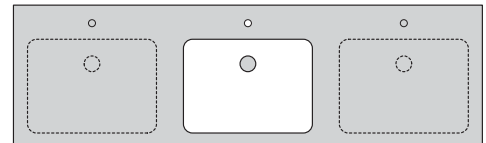

Tabletops are available in two different programs:

- STANDARD program of single-casted monolithic tabletops with fixed position integrated basin(s)
- CUSTOM program of tabletops with various design integrated basin(s) (basin(s) seamlessly undermounted)

STANDARD PROGRAM

- › Tabletop up to 200 cm
- › Fixed basin position(s)
- › Centered basin: 60-160 cm
- › Right basin: 90-200 cm
- › Left basin: 90-200 cm
- › Dual-basin: 120, 140, 160 cm
- › One integrated basin type 48x32 cm (large rectangular)

Cut-to-measure area for tabletop width

CUSTOM PROGRAM

- › Tabletop up to 300 cm
- › Freedom in basin(s) positioning
- › Maximum 5 basins in a tabletop
- › Five different basin types:
 - large rectangular (50x32 cm)
 - small rectangular (48x26,5 cm)
 - oval (50x32 cm)
 - round (Ø 40 cm)
 - extra large rectangular (55x40 cm)