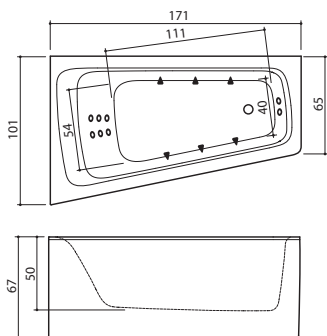

179 x 90 x 66 cm / 280 l / 125 kg

GAMMA 150

149 x 85/62 x 67 cm / 240 l / 85 kg

PS. Only corner position L

GAMMA 160

159 x 71 x 64 cm / 260 l / 95 kg

PLANO

170 x 75 x 63 cm / 250 l / 105 kg
170 x 70 x 63 cm / 250 l / 100 kg

Panelling (Plano):

E12 **Paneelideta**

Panel PVC finishing options: page 68

PIANO

171 x 101/65 x 67 cm / 290 l / 75 kg

PIANO HYDRO

171 x 101/65 x 67 cm / 290 l / 100 kg

INTEGRA 170

VARIO

168 x 79 x 218 cm

Placement options:

Left (L)

Right (R)

Glass options:

T1 - Transparent safety glass 6 mm
T2 - Toned grey safety glass 6 mm

Glass masking options (B) - black; (G) - grey: