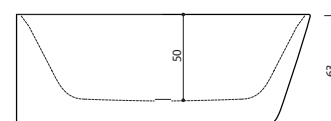

170 x 81 x 63 cm / 270 l / 100 kg