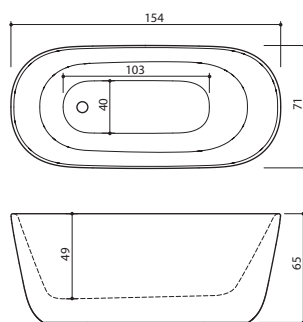

Cut-to-measure area for tabletop width

CUSTOM PROGRAM

- › Tabletop up to 300 cm
- › Freedom in basin(s) positioning
- › Maximum 5 basins in a tabletop
- › Five different basin types:
 - large rectangular (50x32 cm)
 - small rectangular (48x26,5 cm)
 - oval (50x32 cm)
 - round (Ø 40 cm)
 - extra large rectangular (55x40 cm)

167 x 74 x 67/62 cm / 230 l / 100 kg

new MARIN 170

170 x 74 x 63 cm / 260 l / 100 kg

MEZZO

182 x 86 x 80/64 cm / 250 l / 135 kg

MARIN 180

179 x 84 x 63 cm / 335 l / 115 kg

DUNE

174 x 79 x 63 cm / 260 l / 105 kg

ALLURE

Ø 134 x 64 cm / 400 l / 130 kg

AZUR 130

130 x 70 x 61 cm / 190 l / 75 kg

AZUR 140

140 x 70 x 62 cm / 215 l / 90 kg

AZUR 155

154 x 71 x 65 cm / 240 l / 100 kg

FIORE 160

157 x 72 x 61 cm / 210 l / 95 kg

FIORE 180

180 x 82 x 63 cm / 290 l / 115 kg

HALO

169 x 72 x 64 cm / 250 l / 110 kg

SENZO