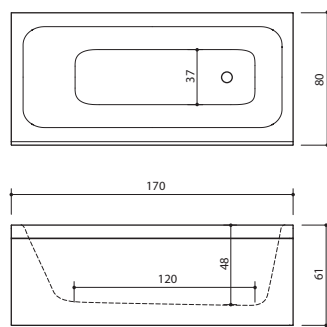

Cut-to-measure area for tabletop width

CUSTOM PROGRAM

- › Tabletop up to 300 cm
- › Freedom in basin(s) positioning
- › Maximum 5 basins in a tabletop
- › Five different basin types:
 - large rectangular (50x32 cm)
 - small rectangular (48x26,5 cm)
 - oval (50x32 cm)
 - round (Ø 40 cm)
 - extra large rectangular (55x40 cm)

179 x 90 x 66 cm / 280 l / 125 kg

GAMMA 150

149 x 85/62 x 67 cm / 240 l / 85 kg

PS. Only corner position L

GAMMA 160

159 x 71 x 64 cm / 260 l / 95 kg

PLANO

170 x 75 x 63 cm / 250 l / 105 kg
170 x 70 x 63 cm / 250 l / 100 kg

Panelling (Plano):

E12 **Paneelideta**

Panel PVC finishing options: page 68

PIANO

171 x 101/65 x 67 cm / 290 l / 75 kg

PIANO HYDRO

171 x 101/65 x 67 cm / 290 l / 100 kg

INTEGRA 170

170 x 80 x 61 cm / 260 l / 100 kg

INTEGRA 210

209 x 80 x 61 cm / 260 l / 145 kg

Panelling (Integra 170):

E12 **Panelideta**

Panelling (Integra 210):

Panelling (Piano):

PVC foiled finishing for Integra, Plano panels