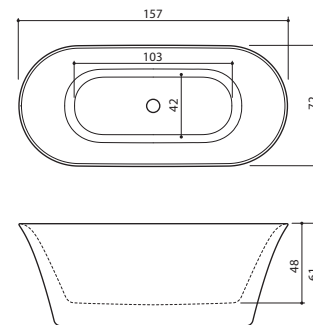

Cut-to-measure area for tabletop width

CUSTOM PROGRAM

- › Tabletop up to 300 cm
- › Freedom in basin(s) positioning
- › Maximum 5 basins in a tabletop
- › Five different basin types:
 - large rectangular (50x32 cm)
 - small rectangular (48x26,5 cm)
 - oval (50x32 cm)
 - round (Ø 40 cm)
 - extra large rectangular (55x40 cm)

167 x 74 x 67/62 cm / 230 l / 100 kg

new MARIN 170

170 x 74 x 63 cm / 260 l / 100 kg

MEZZO

182 x 86 x 80/64 cm / 250 l / 135 kg

MARIN 180

179 x 84 x 63 cm / 335 l / 115 kg

DUNE

174 x 79 x 63 cm / 260 l / 105 kg

ALLURE

Ø 134 x 64 cm / 400 l / 130 kg

AZUR 130

130 x 70 x 61 cm / 190 l / 75 kg

AZUR 140

140 x 70 x 62 cm / 215 l / 90 kg

AZUR 155

154 x 71 x 65 cm / 240 l / 100 kg

FIORE 160

157 x 72 x 61 cm / 210 l / 95 kg

FIORE 180

180 x 82 x 63 cm / 290 l / 115 kg

HALO

169 x 72 x 64 cm / 250 l / 110 kg

SENZO