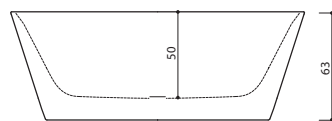

STANDARD PROGRAM

- › Tabletop up to 200 cm
- › Fixed basin position(s)
- › Centered basin: 60-160 cm
- › Right basin: 90-200 cm
- › Left basin: 90-200 cm
- › Dual-basin: 120, 140, 160 cm
- › One integrated basin type 48x32 cm (large rectangular)

Cut-to-measure area for tabletop width

CUSTOM PROGRAM

- › Tabletop up to 300 cm
- › Freedom in basin(s) positioning
- › Maximum 5 basins in a tabletop
- › Five different basin types:
 - large rectangular (50x32 cm)
 - small rectangular (48x26,5 cm)
 - oval (50x32 cm)
 - round (Ø 40 cm)
 - extra large rectangular (55x40 cm)

EPOQUE

168 x 75 x 64 cm / 250 l / 115 kg

new

VIGO

180 x 80 x 65 cm / 300 l / 65 kg

COMO

169 x 74 x 63 cm / 270 l / 120 kg

COMO W