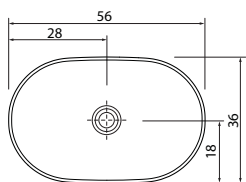

Left (L)

Right (R)

Right (RW)
with decorative frontwall

Left (LW)
with decorative frontwall

Glass masking options:

M 1

M 2

M 3

M 4

M 5

Glass options:

T1 - Transparent safety glass 6 mm
T2 - Toned grey safety glass 6 mm

FREESTANDING BASINS

NEO O

56 x 36 x 14 cm

NEO E

54 x 38 x 14 cm

NEO R

54 x 38 x 14 cm

NEO C

Ø 41 x 14 cm

XONYX™

N O R D I C D E S I G N B A T H R O O M S

BALTECO