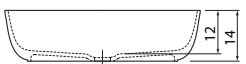

54 x 38 x 14 cm