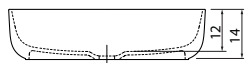

M 4

M 5

Glass options:

T1 - Transparent safety glass 6 mm
T2 - Toned grey safety glass 6 mm

FREESTANDING BASINS

NEO O

56 x 36 x 14 cm

NEO E